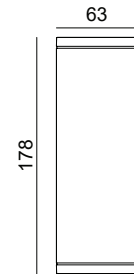

## SPECIFICATIONS

Product Code	KL-W316
Power	2*6W
Input	220-240V
Luminous flux	1150 lm
Color Temperature	2700k-6500k
Beam Angle	15°/23°/38°/45°/60°
Power factor	≥0.80
CRI	80
Finishing Colors	White/Silver Grey/Dark Grey/Black
LED Type	COB
IP Rating	IP65 Class 1
Size	178mm*97mm*63mm
Warranty	3 years