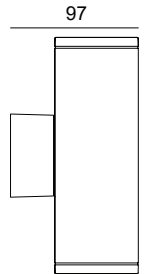

# WALL LAMP OUTDOOR LIGHT

TECHNICAL SHEET

KL-W316

**KEYLIGHT**

SPAIN

PRODUCTOS DE ILUMINACION

## SPECIFICATIONS

Product Code	KL-W316
Power	2*6W
Input	220-240V
Luminous flux	1150 lm
Color Temperature	2700k-6500k
Beam Angle	15°/23°/38°/45°/60°
Power factor	≥0.80
CRI	80
Finishing Colors	White/Silver Grey/Dark Grey/Black
LED Type	COB
IP Rating	IP65 Class 1
Size	178mm*97mm*63mm
Warranty	3 years